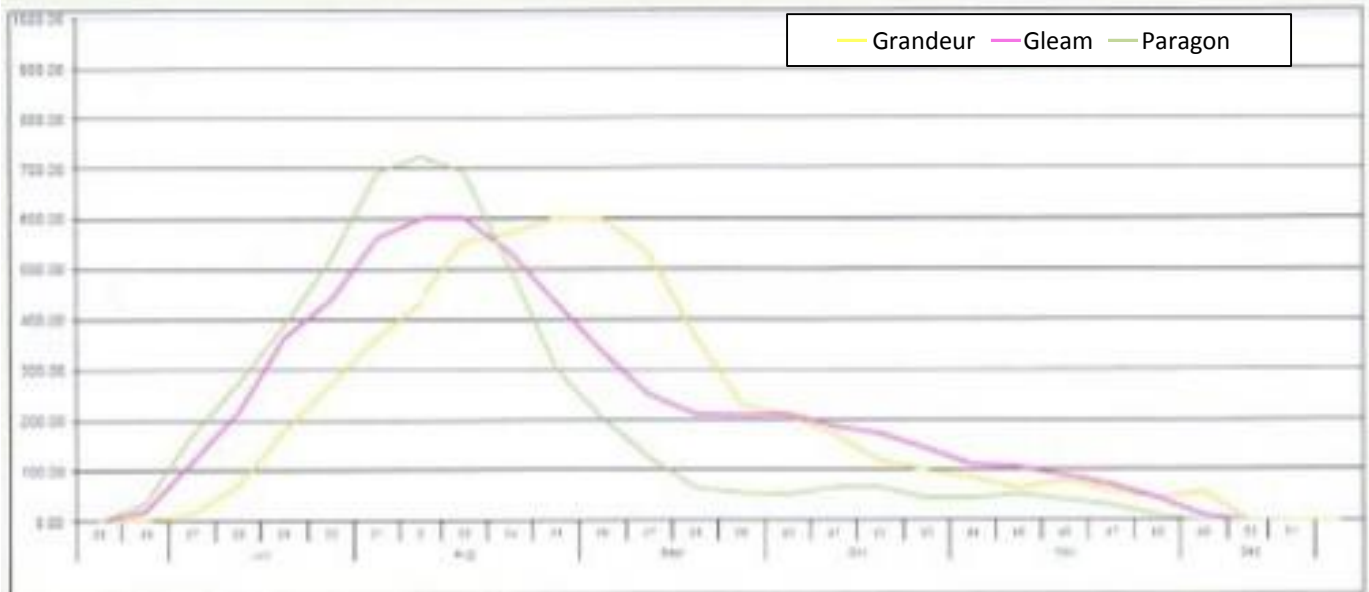

Paragon

# Early Season

Variety	Size NorCal (g)	Yield Timing NorCal (t/ha)	Watsonville, CA HE Cane, Plant Date: Dec 15th					Fruit Characteristics					
			July	Aug	Sept	Oct	Nov	Firm	App	Gloss	Color	Flav	Brix
Radiance	3.1	5,098 Mid	442	1,756	1,799	700	402	9.1	8.8	8.4	6.5	3.8	9.6
Grandeur	3.8	5,595 Mid	602	2,335	1,672	676	310	9.3	8.9	7.5	7.0	3.0	9.8
Gleam	3.7	5,378 Early	1,283	2,124	1,053	604	314	8.4	8.2	7.7	6.3	3.8	10.2
Bountiful	4.4	6,764 Late	106	1,740	3,013	1,565	340	8.1	9.1	8.0	6.0	3.1	9.8
Paragon	4.2	5,143 Early	1,136	2,787	796	246	177	9.3	9.4	8.5	6.1	4.1	11.1
Ovation	4.7	5,478 Mid	580	2,350	1,841	426	281	9.0	9.1	8.3	6.2	4.1	10.9