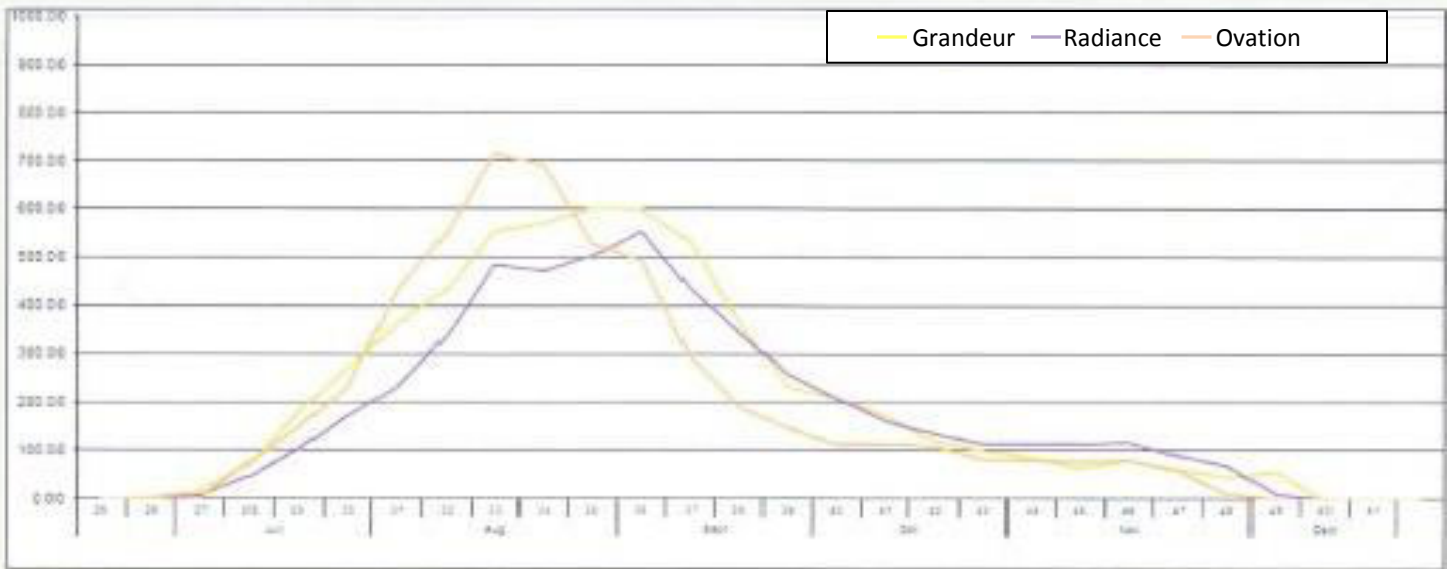

# Mid Season

Variety	Size NorCal (g)	Yield NorCal (c/acre)	Timing	Watsonville, CA					Fruit Characteristics					
				HE Cane, Plant Date: Dec 15th					Firm	App	Gloss	Color	Flav	Brix
				July	Aug	Sept	Oct	Nov						
Radiance	3.1	5,098	Mid	442	1,756	1,799	700	402	9.1	8.8	8.4	6.5	3.5	9.6
Grandeur	3.8	5,595	Mid	602	2,335	1,672	676	310	9.3	8.9	7.5	7.0	3.0	9.8
Gleam	3.7	5,378	Early	1,283	2,124	1,053	604	314	8.4	8.2	7.7	6.3	3.8	10.2
Bountiful	4.4	6,764	Late	106	1,740	3,013	1,565	340	8.1	9.1	8.0	6.0	3.3	9.8
Paragon	4.2	5,143	Early	1,136	2,787	796	246	177	9.3	9.4	8.5	6.1	4.2	11.1
Ovation	4.7	5,478	Mid	580	2,350	1,841	426	281	9.0	9.1	8.3	6.2	4.3	10.9